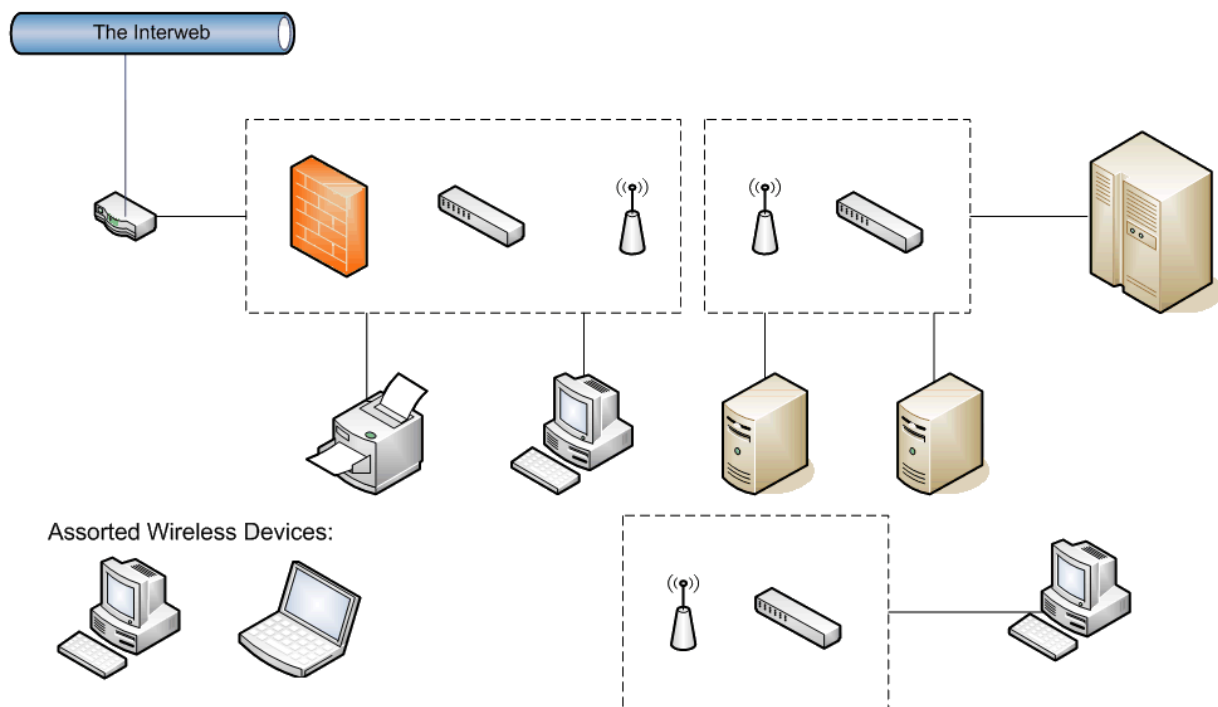

Network Design

Need a new network set-up? Thinking of Restructuring? Moving premises?

Let ACEIT make the most of your infrastructure by designing the most cost effective network structure to meet your requirements. Whether you are purchasing and using all new equipment, using your existing infrastructure or looking to purchase new components to enhance what you already have, we have the experience to design and set up your network.

If your network isn't set up correctly it won't be as effective as it should be. Slow networks may compromise your productivity and cost you money.

Our network engineers can come out and audit your current infrastructure and advise what changes need to be made to make your network run more efficiently e.g. faster network cards/switches, better internet connections etc. These changes would mean greater bandwidth on the network.